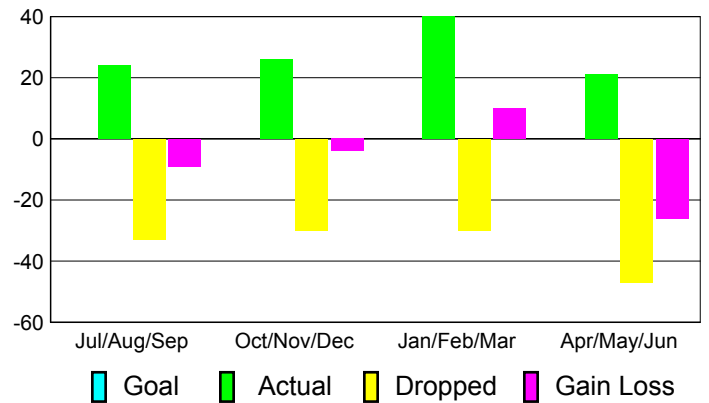

Membership Results 2010-2011

Goal, New, Dropped, Gain/Loss

Comparison of Membership Gain/Loss

Current Year Compared to the Previous Year