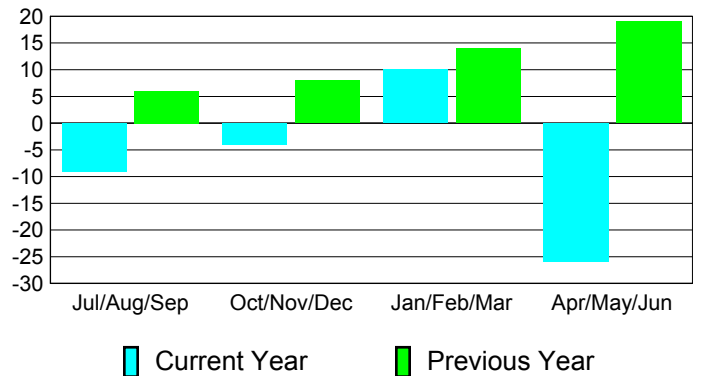

**Membership Results
2010-2011**

**Membership
2009-2010**

Month	Net Memb Goal	Actual New Memb	Actual Dropped Memb	Gain/Loss of Memb	Gain/Loss of Memb
Jul/Aug/Sep	0	24	-33	-9	6
Oct/Nov/Dec	0	26	-30	-4	8
Jan/Feb/Mar	0	40	-30	10	14
Apr/May/Jun	0	21	-47	-26	19
Totals	0	111	-140	-29	47

Membership Results 2010-2011

Goal, New, Dropped, Gain/Loss

Comparison of Membership Gain/Loss

Current Year Compared to the Previous Year

Gender Comparison 2010-2011

Jul/Aug/Sep

Oct/Nov/Dec

Jan/Feb/Mar